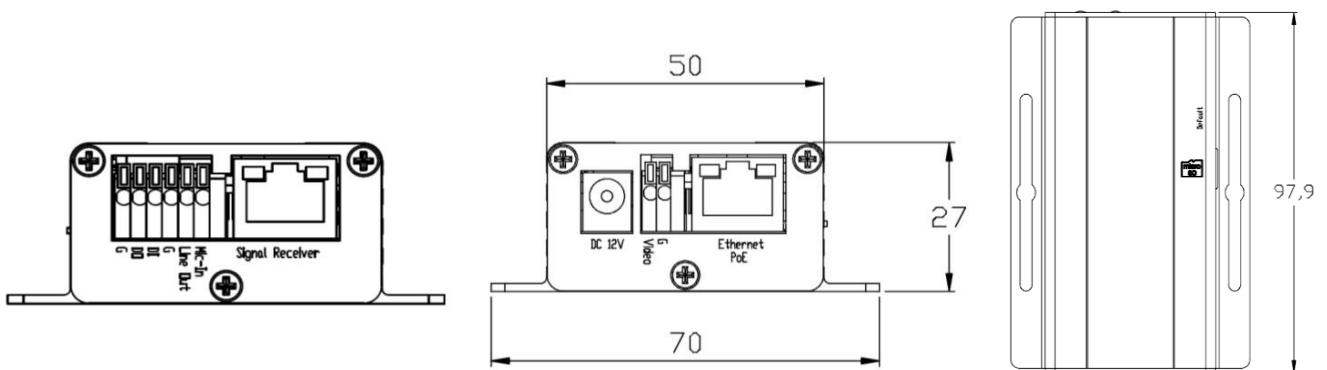

Recording Trigger	Motion Detection, IP check, Network break down (wire only),Schedule, DI
Video Format	AVI, JPEG
Video Playback	Yes
Delete Files	Yes
Web Browsing Requirement	
OS	Windows 10, 8.1, 7, 2003, XP, Microsoft IE 6.0 or above, Chrome, Safari, Firefox.
Mobile Support	iOS 4.3 or above, Android 1.6 or above.
Hardware Suggested	Intel Dual Core 2.53G, RAM: 1024MB, Graphic card: 128MB

Main unit diagram