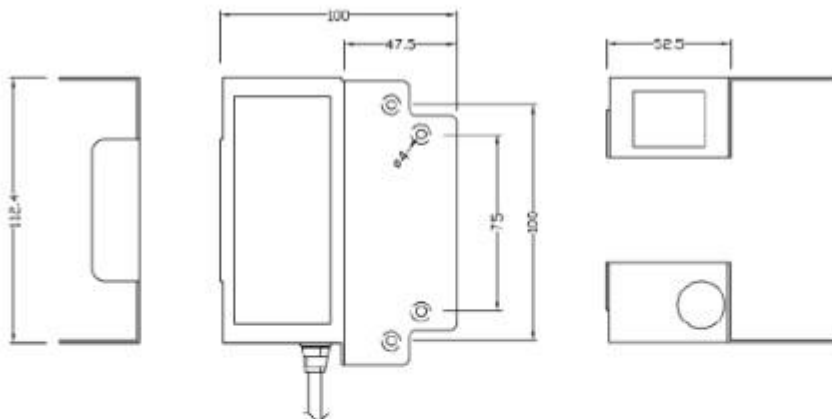

Power Supply Holder

Dimensions:

Specifications

Vesa Mount:	75 / 100 mm
Material:	Steel
Colour:	Black
Weight:	0.115 kg
Dimensions (w x h x d):	100 x 112.4 x 34 mm