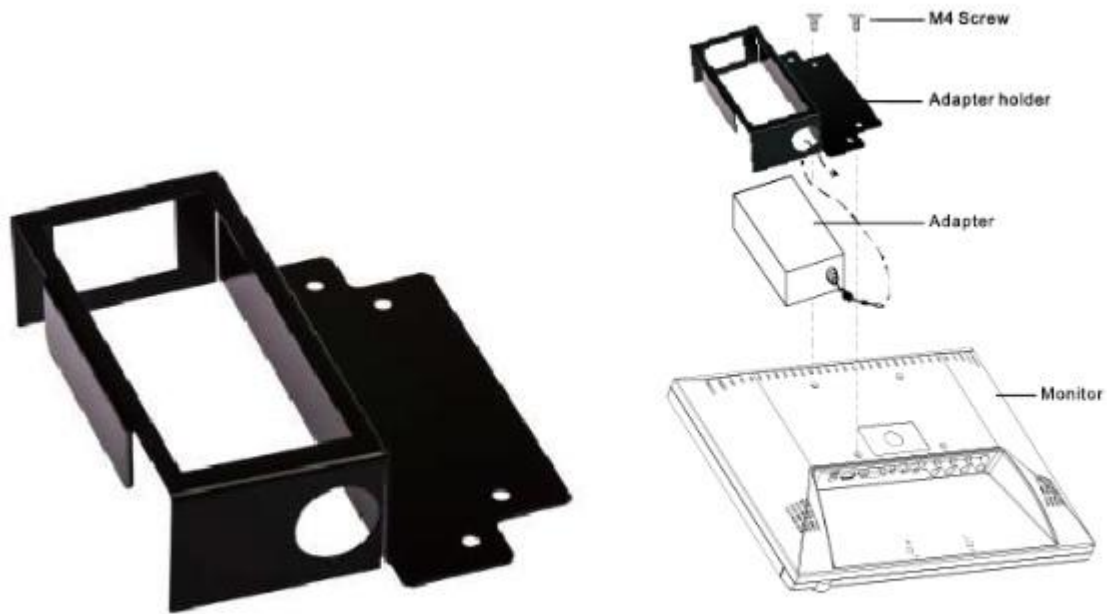

Power Supply Holder

Dimensions:

Specifications

Vesa Mount:	75 / 100 mm
Material:	Steel
Colour:	Black
Weight:	0.115 kg
Dimensions (w x h x d):	100 x 112.4 x 34 mm