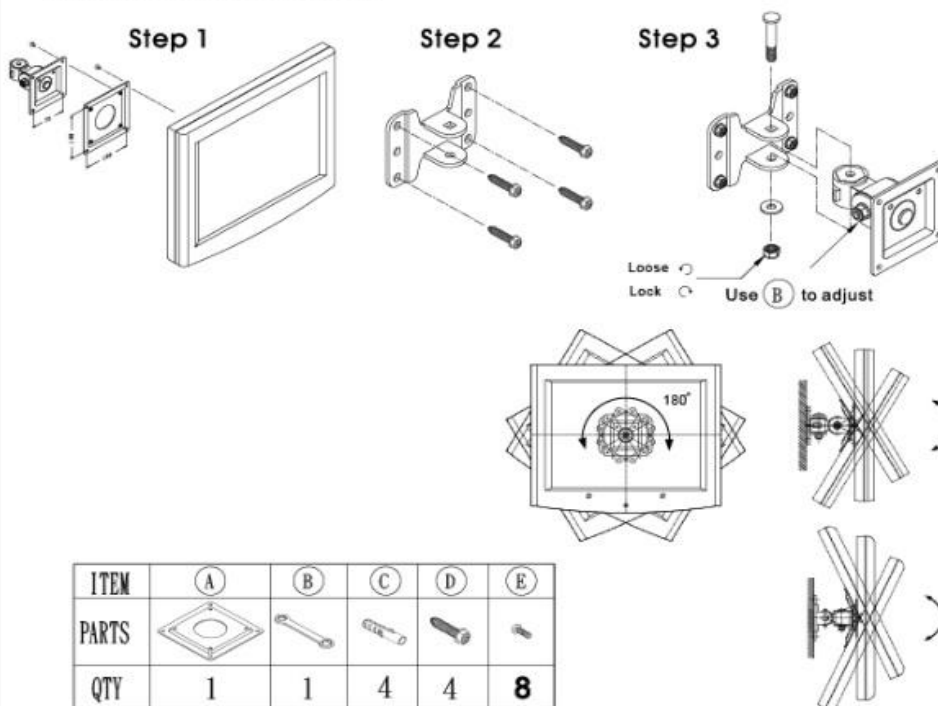

## Mini Vesa Bracket

Mini Vesa Bracket 75x75 (mm), 100x100 (mm),  
 Weight: 0.5Kgs (1.1Lbs),  
 Loading Weight: 15Kgs (33Lbs),  
 Pivot Upwards & Downwards: 180 Degrees, Swivel Left  
 & Right: 90 Degrees, LCD Monitor Swivel: 180 Degrees.

#### 2. Installation Methods

ITEM	(A)	(B)	(C)	(D)	(E)
PARTS					
QTY	1	1	4	4	8