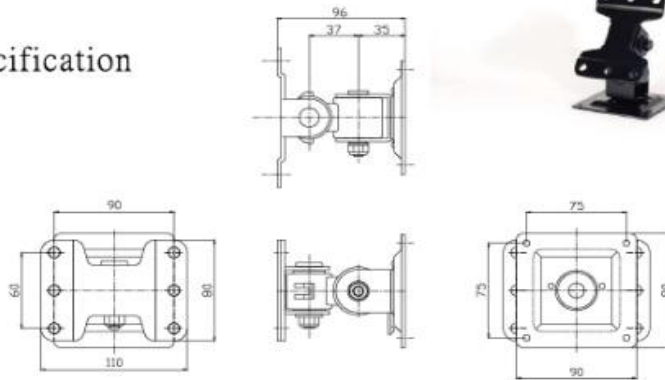

Operation & Assembly Instruction

1. Specification