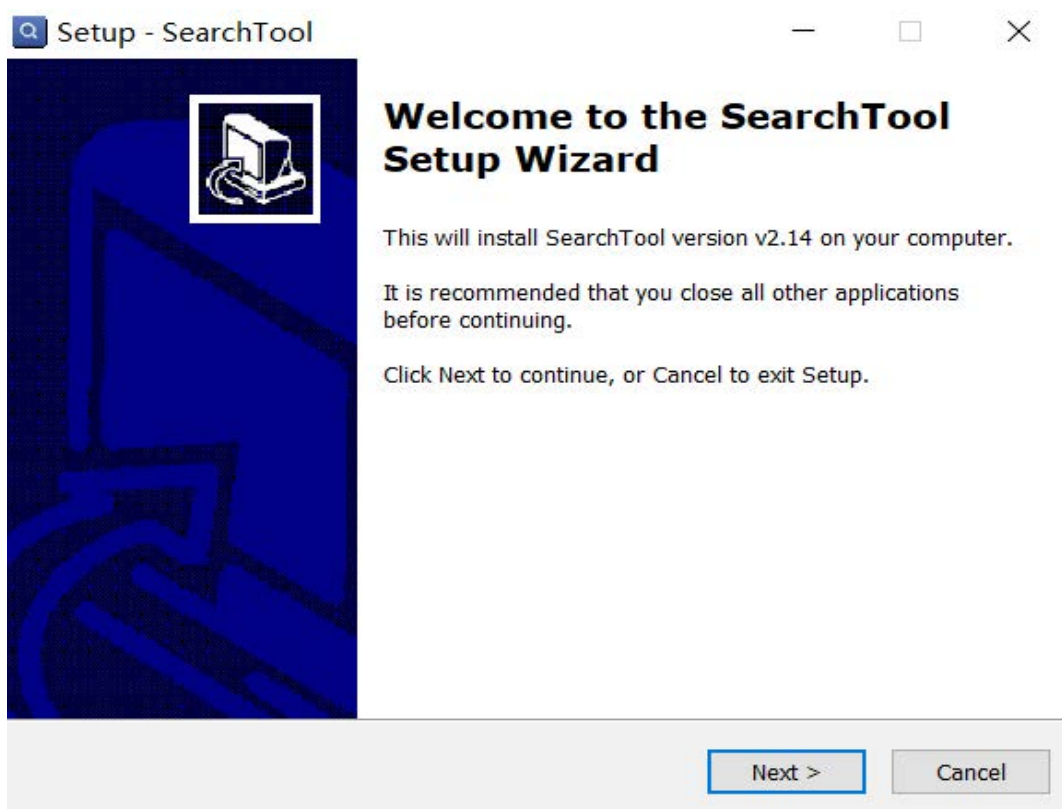

Search Tool - User Manual

1. Search out camera ip address

- 1) Install Search Tools on PC. Open the search tool, click “next”, then it will search out your camera ip address automatically.

3. WiFi settings