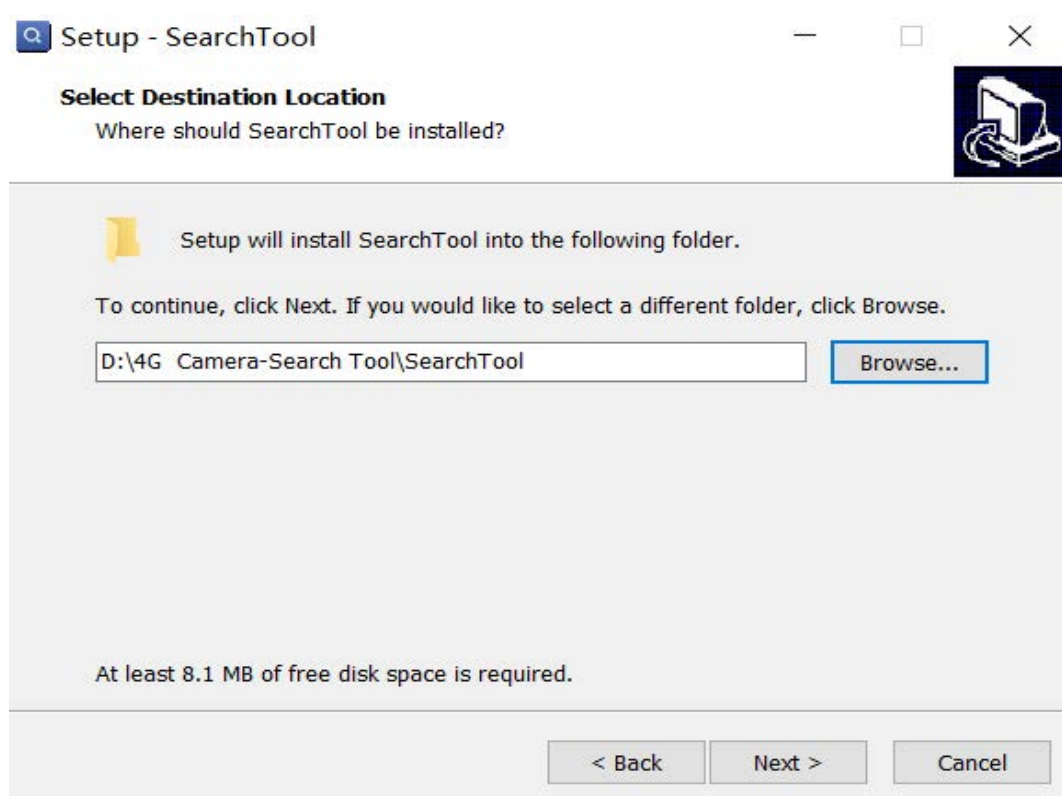

Search Tool - User Manual

1. Search out camera ip address

- 1) Install Search Tools on PC. Open the search tool, click “next”, then it will search out your camera ip address automatically.

3. WiFi settings

Click "wifi settings" button and click "Search WIFI" button to search for nearby WiFi as below