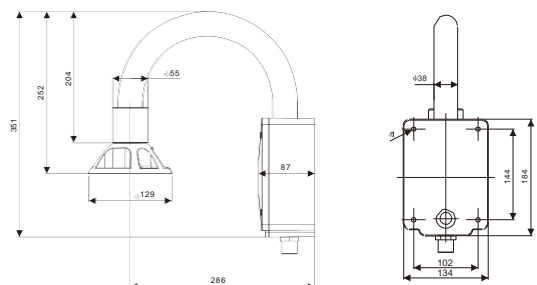

Speed Dome IR IP 1080P with 20x/30x optical zoom and 32x digital zoom

- Full HD 1080P resolution, 2.1MP Sony Starvis image sensor;
- 20x/30x optical zoom and 32x digital zoom;

(See IP Model)

- Innovative easy installation design to free your hands;
- Micro-Stepping technology makes PT motion smoother, especially at maximum optical zoom ratio;
- Maximum PT manual speed up to 300°/s, accuracy up to +/-0.01°;
- Multi-streaming for high-resolution and high-quality video monitoring and simultaneous recording in real time remotely;
- Open protocol integration via HTTP API/ CGI, SDK, and private protocol;
- Support ONVIF protocol (V2.4.1 and profile S, irregularly updated);
- Easy network access via UPnP function and embedded Multi-cast DNS protocol;
- 3D positioning (upon integration with NVR/ VMS);
- Click & go centralizes any area you click on the video;
- Support 255 presets, 8 scans, 8 patterns, 8 groups, 16 schedules, 8 privacy masks;
- Auto focus/Auto flip/Power up;
- HLC/BLC/WDR/DIS/Defog;
- True Day&Night
- Protection against lightning strikes and power surges;
- Weatherproof for outdoor & indoor installation (IP66 Rated).