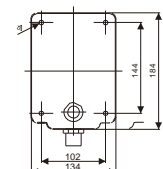

Technical Parameters:

Model No.		HD-IP	
		20x	30x
Camera	Sensor	1/2.8" Sony Starvis CMOS sensor	
	Resolution	1080P	
	Zoom Ratio	20x Optical zoom, 32x digital zoom	30x Optical zoom, 32x digital zoom
	Focal Length	f=4.9(Wide) – 98(Tele)mm	f=4.3(Wide) – 129(Tele)mm
	Iris	F=1.5(Wide)-3.0(Tele)	F=1.6(Wide)-5.0(Tele)
	Mini Illumination	Color:0.2Lux, BW:0.05Lux; Color DSS:0.002Lux,BW DSS:0.001Lux	
	Day/Night	Auto/Day/Night	
	Focus	Manual/Auto / One Push	
	Iris	Auto/Manual	
	Shutter Speed	1/30(25) sec ~ 1/300,000 sec	
	DIS	OFF/10%/20%/30%	
	White Balance	Auto/Indoor/Outdoor/Manual	
	Mirror	None/Horizontal/Vertical/Horizontal& Vertical	
	HLC/WDR/BLC	On/Off	
	Defog	Auto / Off / Low / Middle / High	
	Privacy Mask	8 privacy masks programmable	
PTZ Function	Pan/Tilt Range	Pan: 360° endless, Tilt: 90°(Auto-Flip Off), 180°(Auto-Flip On)	
	Speed	Max.360 °/sec (proportional to zoom ratio)	
	Preset	Up to 255	
	Auto Scan	8	
	Pattern	8	
	Group	8	
	Schedule	16	
	RS 485	Yes	
	Other PTZ Functions	Auto Flip, Parking Action, Auto protocol identification,Power up Action	
	Alarm In/Out	8CH/4CH	
	Alarm Trigger Event	Alarm out, preset, scan, pattern, group	
Protocol	Pelco D/P		
Baud rate	2400/4800/9600 bps		
Network	NetworkConnection	RJ-45,10/100 Mbps Ethernet	
	SD Card	Support up to 64G mini SD Card	
	Codec Platform	High-performance Hi3516D	
	Video Compression	H.265,H.264, M-JPEG	
	Video Codec	H.265,H.264 (Baseline, Main profile, High Profile), MJPEG	
	Audio Compression	G.711a/G.711u/RAW_PCM	
	Video Bitrate	CBR(200-12000kbps), VBR	
	Frame Rate	Max.1080p@25/30fps	
	Audio In/Out	1CH(Line in)/1CH	
	Video Stream	Triple stream: 1920x1080; 640x360; 352x288	
	Network Protocol	ONVIF2.4.1, Profile S, IPv4/IPv6, RTSP/RTP/RTCP, TCP/UDP, HTTP, DHCP, DNS, FTP, DDNS, PPPoE, SMTP, Bonjour	
	Alarm Trigger Event	Alarm in, Schedule	
General	Dimension	Main unit without mount bracket: Φ288mm*286mm	
	Net Weight	3.3Kg(Only PTZ dome without mount bracket)	
	Gross Weight	6Kg (with wall mounting bracket)	
	Working Temp.	-42°C ~ +55°C;	
	Working Humidity	90% (Non-condensing)	
	Fan	Yes	
	Power Supply	DC12V /AC 24V; PoE++	
	Power Consumption	AC24V: 65W Max., DC12V: 26W Max.	
	Service Power Supply Output	DC12V/500mA	
	IP Rating	IP 66	
	Protection Grade	Power 6000V, Video 6000V, RS485 6000V	
Certificate	CE, FCC		