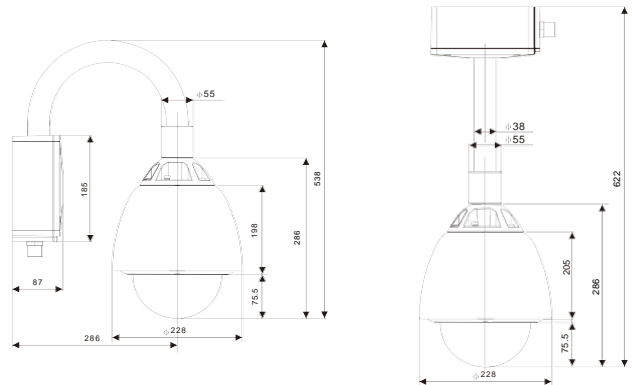

Speed Dome IR IP 1080P with 20x/30x optical zoom and 32x digital zoom

- Full HD 1080P resolution, 2.1MP Sony Starvis image sensor;
- 20x/30x optical zoom and 32x digital zoom;

(See IP Model)

- Innovative easy installation design to free your hands;
- Micro-Stepping technology makes PT motion smoother, especially at maximum optical zoom ratio;
- Maximum PT manual speed up to 300°/s, accuracy up to +/-0.01°;
- Multi-streaming for high-resolution and high-quality video monitoring and simultaneous recording in real time remotely;
- Open protocol integration via HTTP API/ CGI, SDK, and private protocol;
- Support ONVIF protocol (V2.4.1 and profile S, irregularly updated);
- Easy network access via UPnP function and embedded Multi-cast DNS protocol;
- 3D positioning (upon integration with NVR/ VMS);
- Click & go centralizes any area you click on the video;
- Support 255 presets, 8 scans, 8 patterns, 8 groups, 16 schedules, 8 privacy masks;
- Auto focus/Auto flip/Power up;
- HLC/BLC/WDR/DIS/Defog;
- True Day&Night
- Protection against lightning strikes and power surges;
- Weatherproof for outdoor & indoor installation (IP66 Rated).