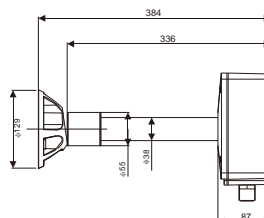

Technical Parameters:

Model No.		HD-IP	
		20x	30x
Camera	Sensor	1/2.8" Sony Starvis CMOS sensor	
	Resolution	1080P	
	Zoom Ratio	20x Optical zoom, 32x digital zoom	30x Optical zoom, 32x digital zoom
	Focal Length	f=4.9(Wide) – 98(Tele)mm	f=4.3(Wide) – 129(Tele)mm
	Iris	F=1.5(Wide)-3.0(Tele)	F=1.6(Wide)-5.0(Tele)
	Mini Illumination	Color:0.2Lux, BW:0.05Lux; Color DSS:0.002Lux,BW DSS:0.001Lux	
	Day/Night	Auto/Day/Night	
	Focus	Manual/Auto / One Push	
	Iris	Auto/Manual	
	Shutter Speed	1/30(25) sec ~ 1/300,000 sec	
	DIS	OFF/10%/20%/30%	
	White Balance	Auto/Indoor/Outdoor/Manual	
	Mirror	None/Horizontal/Vertical/Horizontal& Vertical	
	HLC/WDR/BLC	On/Off	
	Defog	Auto / Off / Low / Middle / High	
	Privacy Mask	8 privacy masks programmable	
PTZ Function	Pan/Tilt Range	Pan: 360° endless, Tilt: 90°(Auto-Flip Off), 180°(Auto-Flip On)	
	Speed	Max.360 °/sec (proportional to zoom ratio)	
	Preset	Up to 255	
	Auto Scan	8	
	Pattern	8	
	Group	8	
	Schedule	16	
	RS 485	Yes	
	Other PTZ Functions	Auto Flip, Parking Action, Auto protocol identification,Power up Action	
	Alarm In/Out	8CH/4CH	
	Alarm Trigger Event	Alarm out, preset, scan, pattern, group	
Protocol	Pelco D/P		
Baud rate	2400/4800/9600 bps		
Network	NetworkConnection	RJ-45,10/100 Mbps Ethernet	
	SD Card	Support up to 64G mini SD Card	
	Codec Platform	High-performance Hi3516D	
	Video Compression	H.265,H.264, M-JPEG	
	Video Codec	H.265,H.264 (Baseline, Main profile, High Profile), MJPEG	
	Audio Compression	G.711a/G.711u/RAW_PCM	
	Video Bitrate	CBR(200-12000kbps), VBR	
	Frame Rate	Max.1080p@25/30fps	
	Audio In/Out	1CH(Line in)/1CH	
	Video Stream	Triple stream: 1920x1080; 640x360; 352x288	
	Network Protocol	ONVIF2.4.1, Profile S, IPv4/IPv6, RTSP/RTP/RTCP, TCP/UDP, HTTP, DHCP, DNS, FTP, DDNS, PPPoE, SMTP, Bonjour	
	Alarm Trigger Event	Alarm in, Schedule	
General	Dimension	Main unit without mount bracket: Φ288mm*286mm	
	Net Weight	3.3Kg(Only PTZ dome without mount bracket)	
	Gross Weight	6Kg (with wall mounting bracket)	
	Working Temp.	-42°C ~ +55°C;	
	Working Humidity	90% (Non-condensing)	
	Fan	Yes	
	Power Supply	DC12V /AC 24V; PoE++	
	Power Consumption	AC24V: 65W Max., DC12V: 26W Max.	
	Service Power Supply Output	DC12V/500mA	
	IP Rating	IP 66	
	Protection Grade	Power 6000V, Video 6000V, RS485 6000V	
Certificate	CE, FCC		