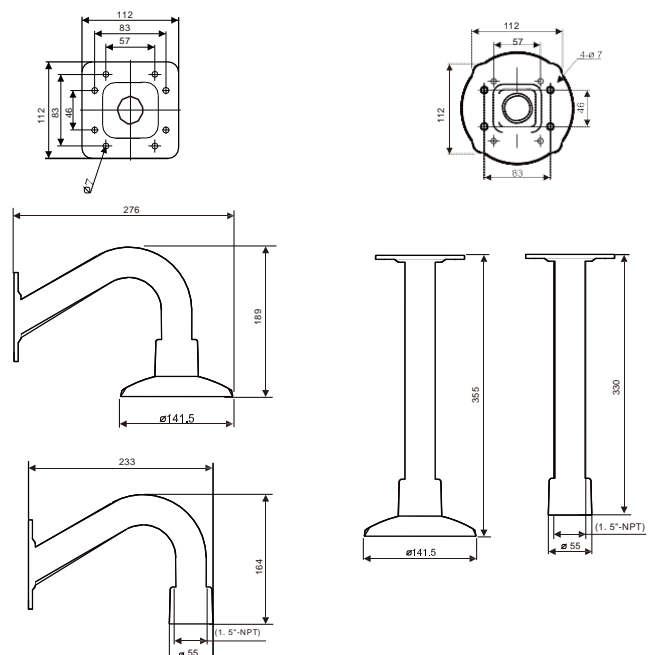

Dimension: (unit: mm)

Optional bracket: (unit: mm)

Mini High Speed Dome 6-in-1 1080P with 10x optical zoom and 32x digital zoom

Technical Parameters:

Model No.		HD-SDI	EX-SDI	HD-CVI	HD-TVI	HD-AHD	Analog
		SDH713MF-10x					
Camera	Sensor	1/2.8" Sony Starvis CMOS sensor					
	Resolution	1080P	1080P	1080P	1080P	1080P	700TVL
	Zoom Ratio	10x Optical zoom, 32x digital zoom					
	Focal Length	f=5.1(Wide) – 51(Tele)mm					
	Iris	F= 1.6(Wide)-1.8(Tele)					
	Mini Illumination	Color:0.2Lux, BW:0.05Lux; Color DSS:0.002Lux,BW DSS:0.001Lux					
	Day/Night	Auto/Day/Night					
	Focus	Manual/Auto /One Push					
	AGC/Iris	Auto/Manual					
	Shutter Speed	1/30(25) sec ~ 1/300,000 sec					
	DIS	OFF/10%/20%/30%					
	White Balance	Auto/Indoor/Outdoor/Manual					
	Mirror	None/Horizontal/Vertical/Horizontal& Vertical					
	HLC/WDR/BLC	On/Off					
	Defog	Auto / Off / Low / Middle / High					
Privacy Mask	8 privacy masks programmable						
PTZ Function	Pan/Tilt Range	Pan:360°endless, Tilt: 0~180°					
	Speed	Max.400 °/sec (proportional to zoom ratio)					
	Preset	Up to 255					
	Auto Scan	8					
	Pattern	8					
	Group	8					
	RS 485	Yes					
	Other PTZ Functions	Auto Flip, Parking Action, Auto protocol identification,Power up Action					
	Protocol	Pelco D/P					
Baud rate	2400/4800/9600 bps						
General	Dimension	Main unit without mount bracket: Φ165mm*162mm(indoor); Φ195mm*253mm (Outdoor)					
	Net Weight	Indoor: 1.6Kg; Outdoor: 2.3Kg(Only PTZ dome, without mount bracket)					
	Gross Weight	Indoor: 2.3Kg; Outdoor: 2.4Kg (with wall mounting bracket)					
	Working Temp.	-30°C ~ +55°C (With heater); -10°C ~ +50°C (Without heater);					
	Working Humidity	90% (Non-condensing)					
	Power Supply	DC12V/AC24V					
	Power Consumption	DC12V: 18W Max; AC24V: 31W Max					
	IP Rating	Indoor: IP 65; Outdoor: IP 66					
	Protection Grade	Power 4000V, Video 4000V, RS485 4000V					
	Certificate	CE, FCC					