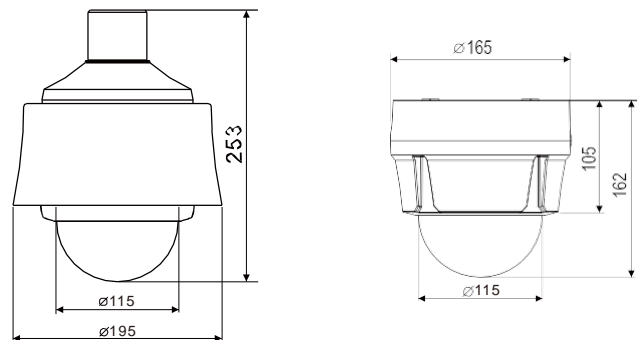

Dimension: (unit: mm)

Optional bracket: (unit: mm)

Mini High Speed Dome 6-in-1 1080P with 10x optical zoom and 32x digital zoom

Technical Parameters:

Model No.		HD-SDI	EX-SDI	HD-CVI	HD-TVI	HD-AHD	Analog
		SDH713MF-10x					
Camera	Sensor	1/2.8" Sony Starvis CMOS sensor					
	Resolution	1080P	1080P	1080P	1080P	1080P	700TVL
	Zoom Ratio	10x Optical zoom, 32x digital zoom					
	Focal Length	f=5.1(Wide) – 51(Tele)mm					
	Iris	F= 1.6(Wide)-1.8(Tele)					
	Mini Illumination	Color:0.2Lux, BW:0.05Lux; Color DSS:0.002Lux,BW DSS:0.001Lux					
	Day/Night	Auto/Day/Night					
	Focus	Manual/Auto /One Push					
	AGC/Iris	Auto/Manual					
	Shutter Speed	1/30(25) sec ~ 1/300,000 sec					
	DIS	OFF/10%/20%/30%					
	White Balance	Auto/Indoor/Outdoor/Manual					
	Mirror	None/Horizontal/Vertical/Horizontal& Vertical					
	HLC/WDR/BLC	On/Off					
	Defog	Auto / Off / Low / Middle / High					
Privacy Mask	8 privacy masks programmable						
PTZ Function	Pan/Tilt Range	Pan:360°endless, Tilt: 0~180°					
	Speed	Max.400 °/sec (proportional to zoom ratio)					
	Preset	Up to 255					
	Auto Scan	8					
	Pattern	8					
	Group	8					
	RS 485	Yes					
	Other PTZ Functions	Auto Flip, Parking Action, Auto protocol identification,Power up Action					
	Protocol	Pelco D/P					
Baud rate	2400/4800/9600 bps						
General	Dimension	Main unit without mount bracket: Φ165mm*162mm(indoor); Φ195mm*253mm (Outdoor)					
	Net Weight	Indoor: 1.6Kg; Outdoor: 2.3Kg(Only PTZ dome, without mount bracket)					
	Gross Weight	Indoor: 2.3Kg; Outdoor: 2.4Kg (with wall mounting bracket)					
	Working Temp.	-30°C ~ +55°C (With heater); -10°C ~ +50°C (Without heater);					
	Working Humidity	90% (Non-condensing)					
	Power Supply	DC12V/AC24V					
	Power Consumption	DC12V: 18W Max; AC24V: 31W Max					
	IP Rating	Indoor: IP 65; Outdoor: IP 66					
	Protection Grade	Power 4000V, Video 4000V, RS485 4000V					
	Certificate	CE, FCC					