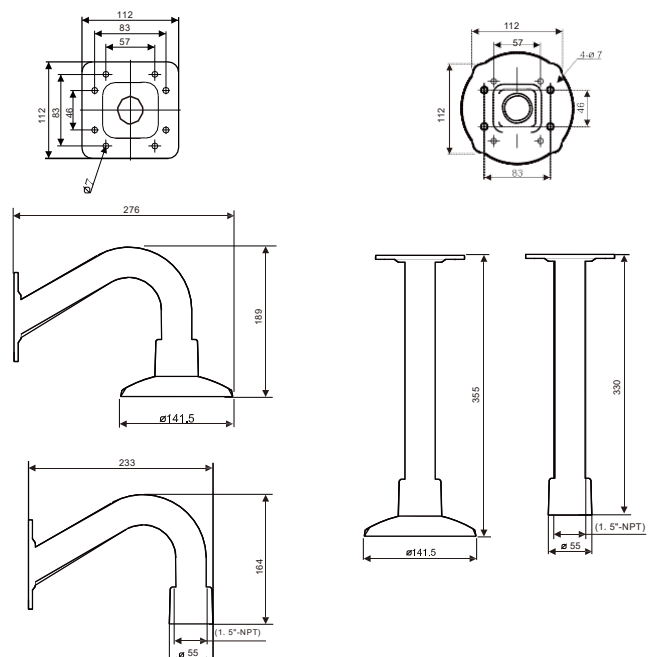

Optional bracket: (unit: mm)

Application Scenes:

SDH713 Series IP HD Mini High Speed Dome Camera could be used in any places where surveillance is required, like hotel, commercial building, plaza, parking lot, revenue, bank, big mall, supermarket, hospital, education organization, residential zone and so on.