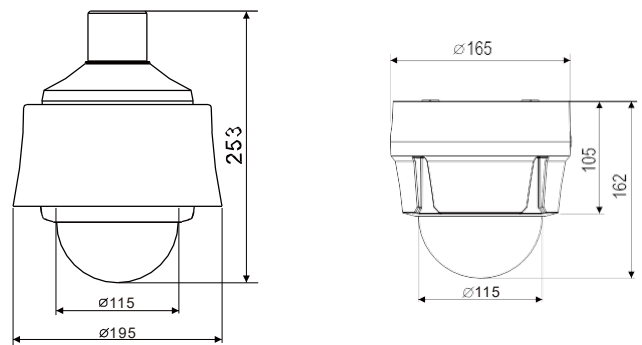

SDH713IP-10X

Mini High Speed Dome IP 1080P with 10x optical zoom and 32x digital zoom

SDH713 Series IP Full HD Mini High Speed Dome Camera

Features:

- Full HD 1080P resolution, 2.1MP Sony Starvis image sensor;
- 10x optical zoom and 32x digital zoom;
- Micro-Stepping technology makes PT motion smoother, especially at maximum optical zoom ratio;
- Compound Movement makes the speed dome reach the preset in the shortest route;
- Full 360° endless pan rotation for complete area coverage;
- Maximum PT manual speed up to 400°/s, accuracy up to +/-0.01°;
- Support 255 presets, 8 scans, 8 patterns, 8 groups, 8 privacy masks;
- Auto focus/Auto flip/Auto protocol identification/Power up;
- True Day & Night;
- Protection against lightening strikes and power surges;
- Weatherproof for outdoor & indoor installation (IP66 Rated).

Dimension: (unit: mm)

Optional bracket: (unit: mm)

Application Scenes:

SDH713 Series IP HD Mini High Speed Dome Camera could be used in any places where surveillance is required, like hotel, commercial building, plaza, parking lot, revenue, bank, big mall, supermarket, hospital, education organization, residential zone and so on.