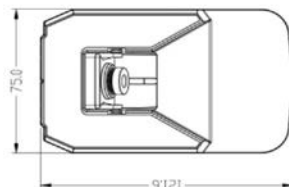

# MCFV1080P-PON

1080P Mobile Windshield Front View IP Camera.

Dimension (Unit: mm)

Main Features

- 1920x1080 resolution (1080P@30FPS)
- Fixed lens 2.8mm.
- Supports D-WDR, white balance, gain control
- Suitable for windshield front view.
- Anti glass reflection.
- Adjustable lens angle.
- Compact size; light weight.
- Anti-vibration; vandal resistant

Specifications:

Product series	MCFV1080P-POE
Sensor	2MP 1/2.8" CMOS
Resolution	1920(H)x1080(V)
Minimum Illumination	0.05Lux(Color Illumination), F1.2
Electronic Shutter	1/30 Second -1/10000 Second
Wide Dynamic Range	≥80db
Black-light Compensation	Support
S/N	≥48db
Lens	2.8mm, M12 Fixed aperture F1.8
FOV	2.8mm=H*V 96*55°
Video Compression	H.264
Compression Output Rate	512Kbps-8Mbps
Image Resolution	Main Stream:1080P (720P optional) @ 30fps Sub Stream1:VGA/WD1/D1/QVGA/CIF @ 30FPS Network transmission stream: dynamic (adaptive)
CBR/VBR	Support
Audio Compression Standard	ADPCM, G.711A, G.711U,G.726
Audio Input	Built-in car-level audio pickup
Network port	10M/100M adaptive Ethernet port
Network Protocol	TCP/IP, HTTP, DHCP, RTSP, NTP, FTP
N9M	Support
ONVIF	Support
Client preview	Built-in WEB server; Support IE browser
Installation Features	Stick to the front windshield(Grass slope is 19°to 90°)
Temperature	-40°C - 70°C
Power Supply	DC 12V(PON)
Power Consumption	<2.5w
Dimension (mm)	121.6mm(L)*75mm(W)*39mm(H)