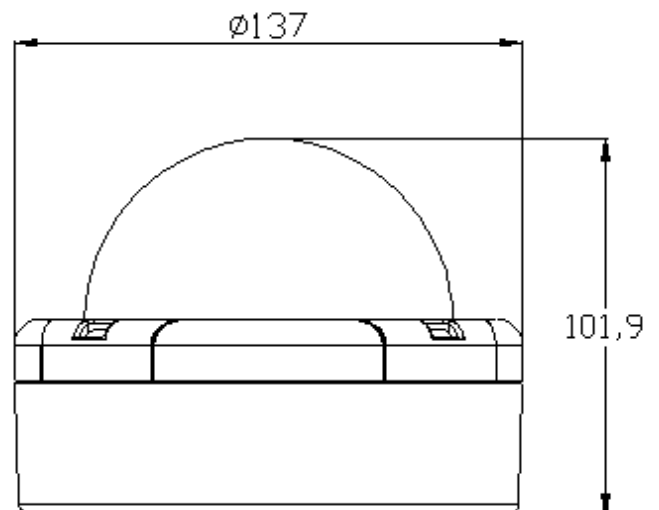

Product Specifications

Main Features:

1. Full HD 1080P Real Time
2. 3D+2D Digital Noise Reduction
3. Digital Wide Dynamic Range
4. Sense Up Adjustable
5. Day & Night Switch Time Control Manfully
6. Power over Ethernet Available
7. IR LED Built in 15M Available
8. Mechanism IR Cut Filter Available
9. IP66, IK10
10. Flash Memory **32MB**
11. H.264/ M-JPEG Compression
12. Micro SD Card Backup (Optional)
13. Support 2-way Audio
14. Video Output
15. Support iPhone/Android/Mac
16. **Support Special OCX/Firmware for text insertion 80 characters/line; 18 lines**

Dimentions:

Hardware	
CPU	Multimedia SoC
RAM	256MB
Flash	32 MB
Image Sensor	1/2.7" Mega-pixel CMOS Sensor
Lens Type	Vari-focal Lens 3-9 mm @ F1.8
Sensitivity	Color : 0.05 Lux (AGC ON) B / W : 0.01 Lux (AGC ON)
View Angle	31.3°~104.5°(H), 17.1°~59.6°(V)
ICR	Mechanism IR cut Filter
LED	Built-in 18 IR LED IR Distance 15M
I/O	1 DI / 1 DO
Video Output	Yes
Audio	G.711(64K) and G.726(32K,24K) audio compression Input : External Audio in Output: External Line out Support 2-way audio
Power over Ethernet	Yes
Power	DC 12V Max: 3.84W(IR ON), 2.52W(IR OFF) PoE Max: 4.8W(IR ON), 3.36W(IR OFF)
Operating Temperature	-10°C ~ 50°C
Dimensions	137mm (Ø) x 102mm (H)
Weight	890 g
Network	
Ethernet	10/ 100 Base-T
Network Protocol	IPv6, IPv4, HTTP, HTTPS, SNMP, QoS/DSCP, Access list, IEEE 802.1X, RTSP, TCP/ IP, UDP, SMTP, FTP, PPPoE, DHCP, DDNS, NTP, UPnP, 3GPP, SAMBA, Bonjour
System	
Video Resolution	1920x1080@30fps, 1280x720@30fps, 640x480@30fps, 320x240@30fps, 176x144@30fps
Video Adjust	Brightness, Contrast, Hue, Saturation, Sharpness, AGC, Shutter Time, Sense-Up, D-WDR, Anti Fog, Lens Distortion Correction, Flip, Mirror, Day&Night Adjustable, Red Gain and Blue Gain, Denoise