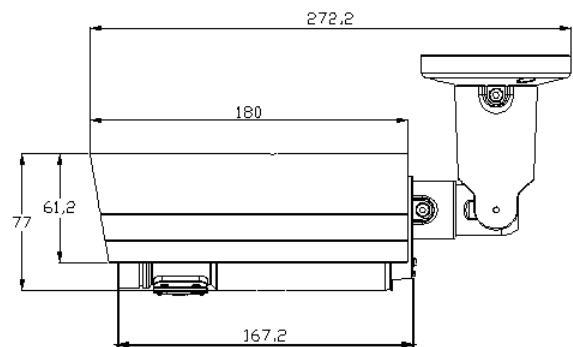

Product Specifications

Main Features:

1. Full HD 1080P Real Time
2. External Vari-focal Lens Adjustment
3. 3D+2D Digital Noise Reduction
4. Power over Ethernet Available
5. Digital Wide Dynamic Range
6. Day & Night Switch Time Control Manfully
7. IR LED Built in 25M Available
8. Mechanism IR Cut Filter Available
9. H.264/ M-JPEG Compression
10. Micro SD Card Backup (Optional)
11. 2-way Audio
12. Video Output
13. IP66
14. Flash Memory **32MB**
15. Cable Management
16. Support iPhone/Android/Mac
17. **Support Special OCX/Firmware for text insertion 80 characters/line; 18 lines**

Dimentions:

Hardware	
CPU	Multimedia SoC
RAM	256MB
Flash	32MB
Image sensor	1 / 2.7" Megapixel CMOS Sensor
Sensitivity	Color : 0.05 Lux (AGC ON) B / W: 0.01 Lux (AGC ON)
Lens Type	Vari-focus Lens 3.6~16mm@F1.2
View Angle	23.6° ~ 97.9° (horizontal) 14.2° ~ 51.6° (vertical)
ICR	Mechanism IR cut Filter
I/O	1 DI/ 1 DO
Power over Ethernet	Yes
Video Output	Yes
Audio	G.711(64K) and G.726(32K,24K) audio compression Input : 3.5mm phone jack Output: 3.5mm phone jack, Support 2-way.
Power Consumption	DC 12V Max: 2.76W(IR Off); 4.80W(IR On) PoE Max: 3.84W(IR Off); 6.72W(IR On)
Operating Temperature	-10°C ~ 50°C
Dimensions	83mm (Ø) x 180mm (H)
Weight	1350g
IR LEDs	
LEDs	35 units, 850nm
IR distance	25M
Network	
Ethernet	10/ 100 Base-T
Network Protocol	IPv6, IPv4, HTTP, HTTPS, SNMP, QoS/DSCP, Access list, IEEE 802.1X, RTSP, TCP/ IP, UDP, SMTP, FTP, PPPoE, DHCP, DDNS, NTP, UPnP, 3GPP, SAMBA, Bonjour
Wireless (Optional)	
Wireless	802.11b/g/n
Security	WEP,WPA-PSK,WPA2-PSK
System	
Video Resolution	1920x1080@30fps, 1280x720@30fps, 640x480@30fps, 320x240@30fps, 176x144@30fps
Video Adjust	Brightness, Contrast, Hue, Saturation, Sharpness,