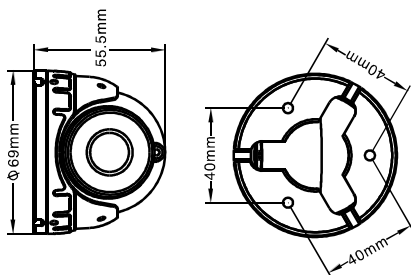

Dimension (Unit: mm)

Solution Reference

Model	MD720PIRA-PON	
Camera Parameters	Sensor	1/3" CMOS SONY IMX238
	Resolution	1280(H)x720(V)
	Signal System	50/60 Hz
	Minimum Illumination	0.05Lux(Color Illumination), F1.2
	Electronic Shutter	1/25 Second -1/10000 Second
	Day/Night	IR-CUT
	Wide Dynamic Range	Digital Wide Dynamic Range
	Black-light Compensation	Support
	S/N	≥40db
	Wide Dynamic Range	≥80db
	IR	(6 IR LEDs, IR distance is about 5 meters)
Optical Lens	Port	6-pin DJ M12(PON)
	Aperture	Fixed aperture F1.8
	Lens	2.8mm (3.6mm Optional)
Audio/Video Encode	Video Compression	H.264
	Compression Output Rate	768Kbps-6144Kbps
	Image Resolution	Main Stream:720p @ 30fps, Network Sub Stream:VGA @25FPS Record Sub Stream:VGA @ 30FPS
	CBR/VBR	Support
	Built-in Mic	Support
	Audio Compression Standard	ADPCM、G.711A G.711U
	Image	Maximum Image
Frame	30FPS	
Image Setting	Chroma, contrast, saturation and sharpness	
Network Protocol	HTTP, TCP, ARP, RTSP, UDP, RTCP, SMTP, DHCP, DNS, DDNS, PPPoE, IPV4, UPnP, NTP	
ONVIF	Support	
Ports	Audio Input (Optional)	Support
	PON	Support
	Storage	MDVR
Others	Temperature	-20°C ~ 50°C
	Humidity	0% - 90%
	Power Supply	PON(DC12V)
	Waterproof Class	N/A
	Power	120mA/DC 12V ± 5% (IR on)
	Dimension (mm)	40 (Ø)x69 (W)x56 (H)