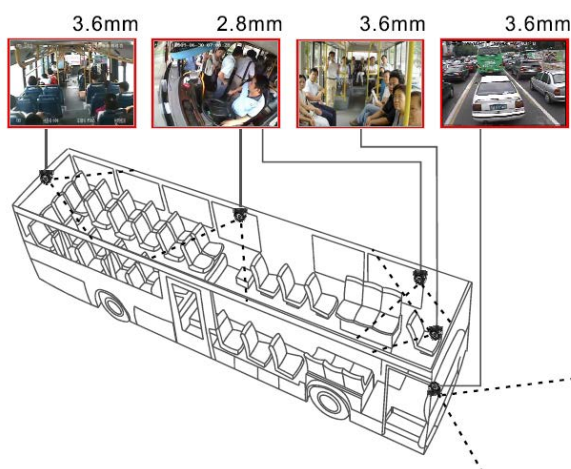

HD 720P Network Camera

Features

- ❖ 1280x720@30fps Resolution
- ❖ Built-in power loss protection
- ❖ Perfect solutions for vehicles
- ❖ Day/Night (ICR), Digital Noise Filter, Super Wide Dynamic Range, Auto Wide Light Compensation
- ❖ Anti-vibration
- ❖ Three streams technology
- ❖ Supports Audio
- ❖ PON (DC 12V)

Dimension (Unit: mm)

Solution Reference

Model	MD720PIRA-PON	
Camera Parameters	Sensor	1/3" CMOS SONY IMX238
	Resolution	1280(H)x720(V)
	Signal System	50/60 Hz
	Minimum Illumination	0.05Lux(Color Illumination), F1.2
	Electronic Shutter	1/25 Second -1/10000 Second
	Day/Night	IR-CUT
	Wide Dynamic Range	Digital Wide Dynamic Range
	Black-light Compensation	Support
	S/N	≥40db
	Wide Dynamic Range	≥80db
	IR	(6 IR LEDs, IR distance is about 5 meters)
Optical Lens	Port	6-pin DJ M12(PON)
	Aperture	Fixed aperture F1.8
	Lens	2.8mm (3.6mm Optional)
Audio/Video Encode	Video Compression	H.264
	Compression Output Rate	768Kbps-6144Kbps
	Image Resolution	Main Stream:720p @ 30fps, Network Sub Stream:VGA @25FPS Record Sub Stream:VGA @ 30FPS
	CBR/VBR	Support
	Built-in Mic	Support
	Audio Compression Standard	ADPCM、G.711A G.711U
	Image	Maximum Image
Frame	30FPS	
Image Setting	Chroma, contrast, saturation and sharpness	
Network Protocol	HTTP, TCP, ARP, RTSP, UDP, RTCP, SMTP, DHCP, DNS, DDNS, PPPoE, IPV4, UPnP, NTP	
ONVIF	Support	
Ports	Audio Input (Optional)	Support
	PON	Support
	Storage	MDVR
Others	Temperature	-20°C ~ 50°C
	Humidity	0% - 90%
	Power Supply	PON(DC12V)
	Waterproof Class	N/A
	Power	120mA/DC 12V ± 5% (IR on)
	Dimension (mm)	40 (Ø)x69 (W)x56 (H)